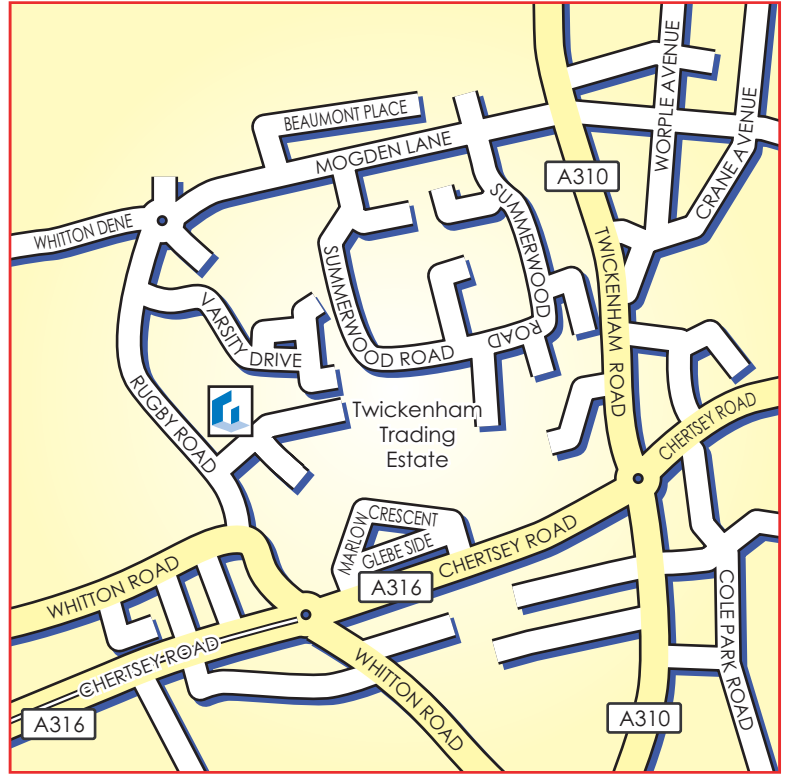

# CPD Twickenham

Twickenham Trading Est.  
Rugby Road  
Twickenham  
TW1 1DQ

Tel: 0208 8915971  
Fax: 0208 8925218  
Email: [twickenham@cpdplc.co.uk](mailto:twickenham@cpdplc.co.uk)

**From the North and West:**  
Take the M25 as far as Junction 15. Exit the M25 and follow signs for the M4 Eastbound (Central London). Continue on the M4 until Junction 3. Take the exit ramp and at the roundabout take the third exit onto the A312 (The Parkway). Continue for approximately 5 miles. Turn left onto the A316 (Great Chertsey Rd). At the next roundabout, take the first exit onto the B361 (Whitton Rd). Turn right onto Rugby Rd and right again into Twickenham Trading Estate.

**From the South and East:**  
Take the M25 as far as Junction 12. Merge onto the M3 Eastbound. Continue for approximately 6 miles. The road name changes to the A316. Continue on the A316 straight ahead at the next roundabout. At the second roundabout take the first exit onto the B361 (Whitton Rd). Turn right onto Rugby Rd and right again into Twickenham Trading Estate.