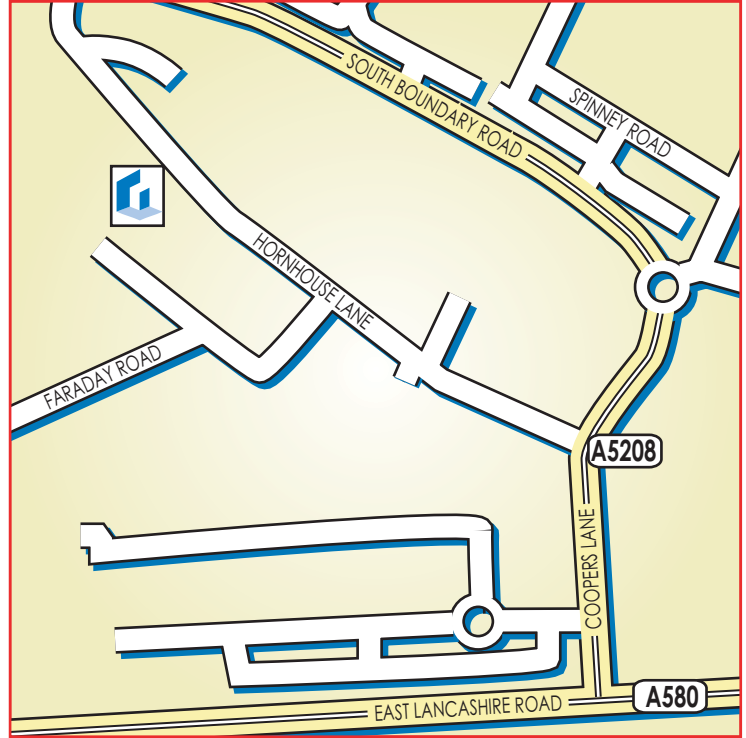

CPD

Liverpool

Horn House Lane
Knowsley Industrial Park
Liverpool
L33 7QY

Tel: 0151 547 5288
Fax: 0151 547 5299
Email: liverpool@cpdplc.co.uk

From the M57 J4:

Exit the M57 at Junction 4. Join the A5208 and continue to the traffic lights. Turn right and continue on the A580 (East Lancashire Road). After 1 mile turn left to join the A5208 (Coopers Lane). Take the second left onto Horn House Lane.

From the M62 J6:

Exit the M62 at Junction 6 and join the M57 towards Liverpool. Exit the M57 at Junction 4. At the roundabout take the third exit to join Moorgate Road. After 200 yds turn right to join the A580 East Lancashire Road. Take the next left onto Coopers Lane, then left again onto Horn House Lane.

From M58, A59
Preston

From Liverpool
Centre

From
M62 J6

From
St Helens
and M6 J23